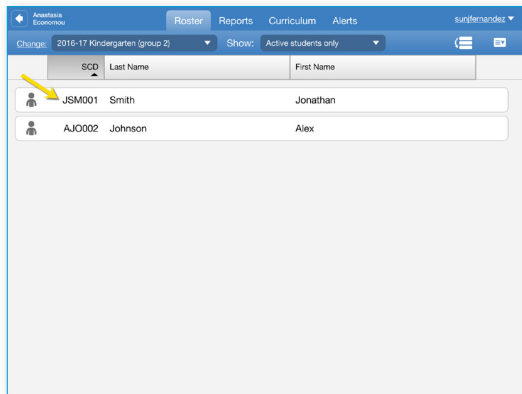

On the **Roster** tab, click the student.
Note: If necessary, click Roster to go to the Roster tab.

4