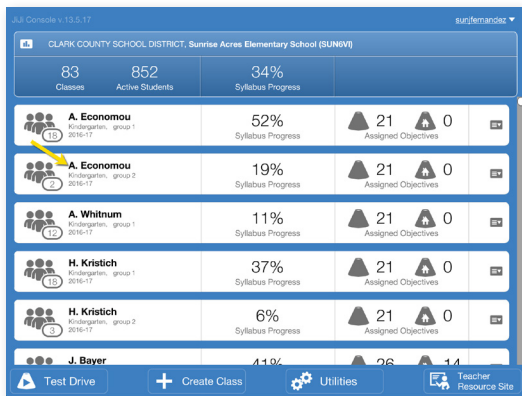

View Individual Picture Passwords

Occasionally it is helpful to retrieve a student's picture password, and now users with admin access can use the Picture password utility to do just that. Start by logging in to ST Math with an existing admin account at www.stmath.com/entrance.

Note: Printing picture passwords is NOT a recommended way to help students login. Use the Retrain on password utility to help a student relearn their password.

1

Select the student's class by clicking the teacher name.

3