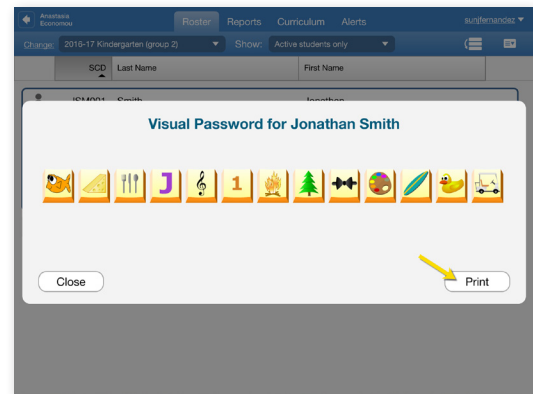

Note: Printing picture passwords is NOT a recommended way to help students login. Use the Retrain on password utility to help a student relearn their password.

1

Select the student's class by clicking the teacher name.

3

Click **Picture password**.

2

On the **Roster** tab, click the student.
Note: If necessary, click Roster to go to the Roster tab.

4

Click **Print** to print the picture password.

Important: Student picture passwords should be kept private.