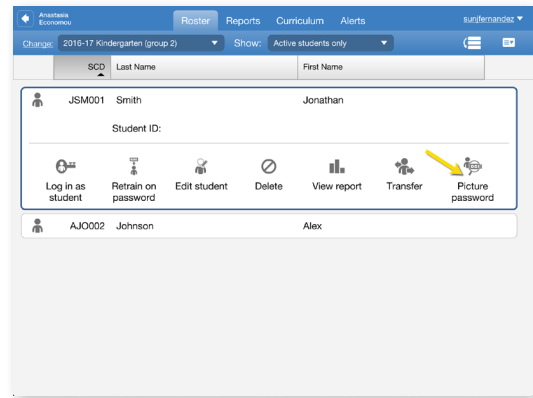

Click **Picture password**.

2